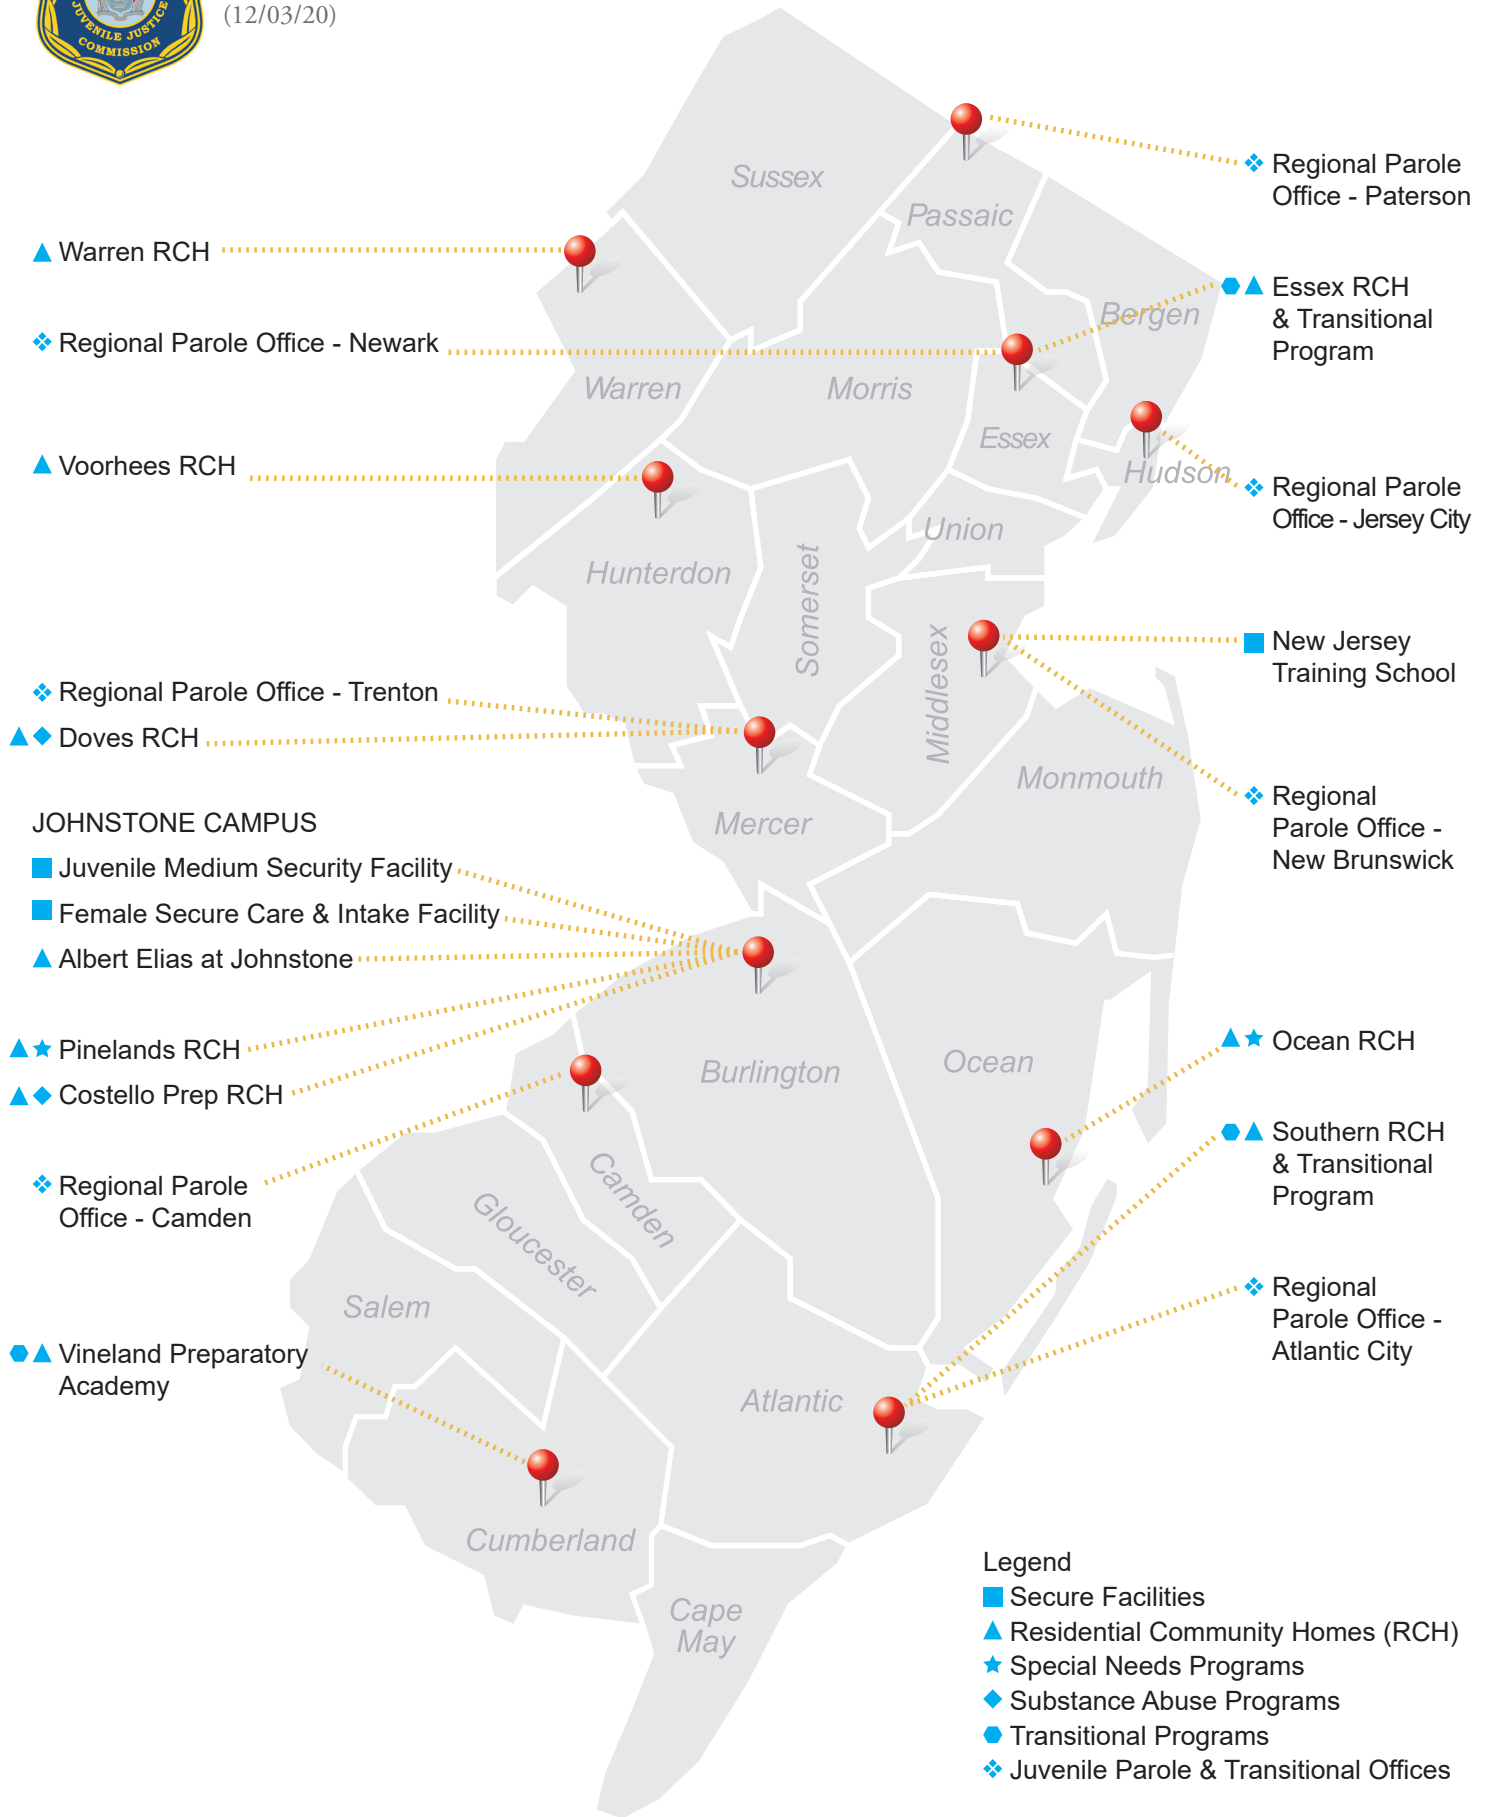

Juvenile Justice Commission

(12/03/20)

Legend

- Secure Facilities
- ▲ Residential Community Homes (RCH)
- ★ Special Needs Programs
- ◆ Substance Abuse Programs
- Transitional Programs
- ❖ Juvenile Parole & Transitional Offices